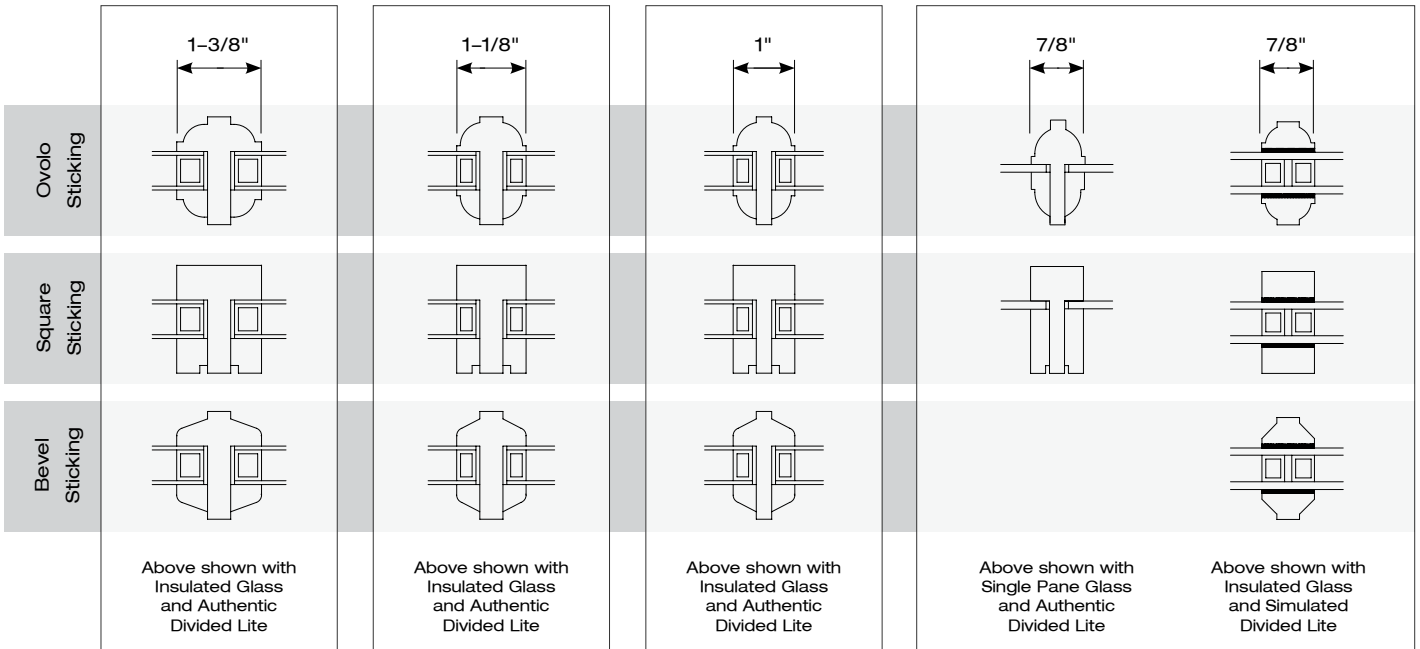

GLASS AND MUNTIN BAR OPTIONS

INSULATED GLASS
AUTHENTIC DIVIDED LITE

INSULATED GLASS
SIMULATED DIVIDED LITE
Select Series Doors only

SINGLE PANE GLASS
AUTHENTIC DIVIDED LITE

MUNTIN BAR AVAILABILITY:

	Door Thickness	1-3/4" Doors				2-1/4" Doors				1-3/8" Doors			
	Muntin Bar Width	1-3/8"	1-1/8"	1"	7/8"	1-3/8"	1-1/8"	1"	7/8"	1-3/8"	1-1/8"	1"	7/8"
SELECT DOOR SERIES													
Authentic Divided Lite with Insulated Glass		OS	OS	OS		OS	S	S			O	O	
Simulated Divided Lite with Insulated Glass					OBS								
Authentic Divided Lite with Single Pane Glass		OS	OS	OS		OS	S	S			O	O	
TRADITIONAL DOOR SERIES													
Authentic Divided Lite with Insulated Glass		OBS	OBS	OBS		OBS	OBS	OBS			O	O	
Authentic Divided Lite with Single Pane Glass		OBS	OBS	OBS	OS	OBS	OBS	OBS	S		OS	OS	OS

O = Ovolo Sticking, B = Bevel Sticking, S = Square Sticking

CAPTIVA