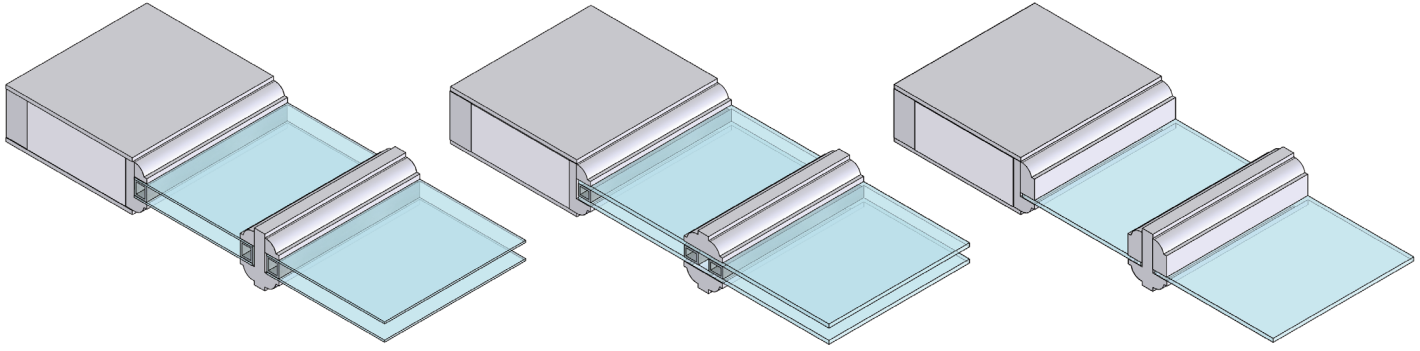

GLASS AND MUNTIN BAR OPTIONS

INSULATED GLASS
AUTHENTIC DIVIDED LITE

INSULATED GLASS
SIMULATED DIVIDED LITE
Select Series Doors only

SINGLE PANE GLASS
AUTHENTIC DIVIDED LITE

MUNTIN BAR AVAILABILITY:

	Door Thickness	1-3/4" Doors				2-1/4" Doors				1-3/8" Doors			
	Muntin Bar Width	1-3/8"	1-1/8"	1"	7/8"	1-3/8"	1-1/8"	1"	7/8"	1-3/8"	1-1/8"	1"	7/8"
SELECT DOOR SERIES													
Authentic Divided Lite with Insulated Glass		OS	OS	OS		OS	S	S			O	O	
Simulated Divided Lite with Insulated Glass					OBS								
Authentic Divided Lite with Single Pane Glass		OS	OS	OS		OS	S	S			O	O	
TRADITIONAL DOOR SERIES													
Authentic Divided Lite with Insulated Glass		OBS	OBS	OBS		OBS	OBS	OBS			O	O	
Authentic Divided Lite with Single Pane Glass		OBS	OBS	OBS	OS	OBS	OBS	OBS	S		OS	OS	OS

O = Ovolo Sticking, B = Bevel Sticking, S = Square Sticking

CAPTIVA